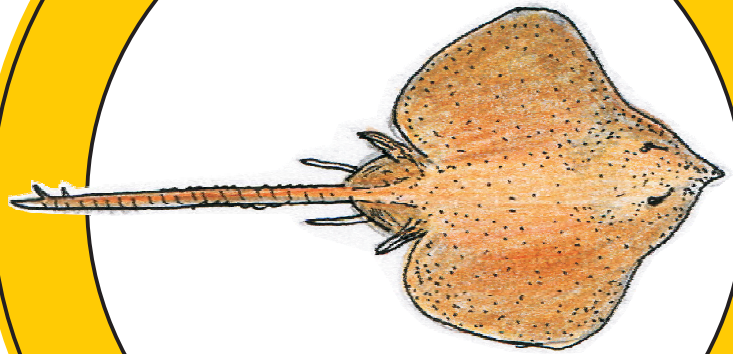

Knorpelfische