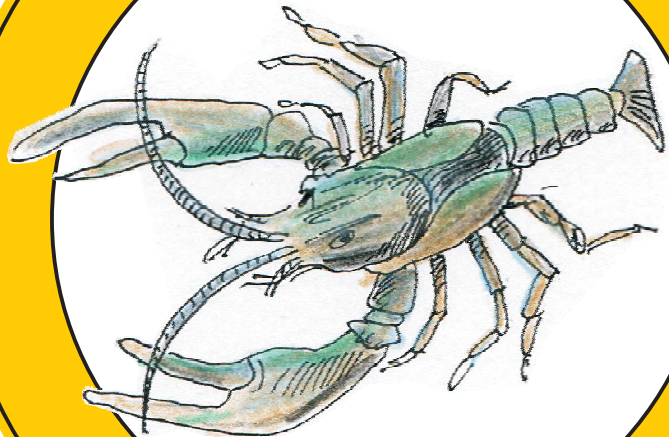

900 Arten

Kahnfüßer

An illustration of a comb-footed mollusk, also known as a caudofoverate. It features a long, slender, greenish body that tapers to a point. At the posterior end, there is a cluster of several long, thin, white tentacles, each ending in a small yellow tip. The organism is shown within a yellow circular frame.

350 Arten

Knochenfische

An illustration of a bony fish, likely a common carp or similar species. The fish is shown in profile, facing left. It has a yellowish body with blue scales, a prominent dorsal fin, and a tail fin. The fish is enclosed within a yellow circular frame.

29 100 Arten

Knorpelfische

1 150 Arten

Kopffüßer

786 Arten

Krebstiere

40 000 Arten

Kriechtiere

9550 Arten

Lurche

6950 Arten

Muscheln

8000 Arten

Neunaugen

40 Arten

säugetiere