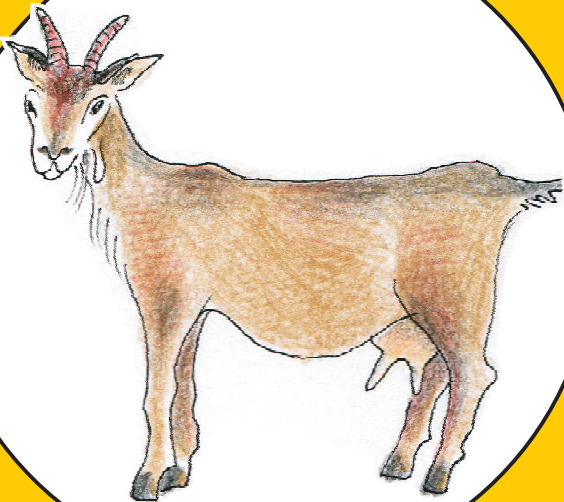

900 Arten

Kahnfüßer

An illustration of a comb-footed mollusk, also known as a caudofoverate. It features a long, slender, greenish body that tapers to a point. At the posterior end, there is a cluster of several long, thin, white tentacles, each ending in a small yellow tip. The organism is shown within a yellow circular frame.

350 Arten

Knochenfische

An illustration of a bony fish, likely a common carp or similar species. The fish is shown in profile, facing left. It has a yellowish body with blue scales, a prominent dorsal fin, and a tail fin. The fish is enclosed within a yellow circular frame.

9550 Arten

Lurche

6950 Arten

Muscheln

8000 Arten

Neunaugen

40 Arten

säugetiere

5400 Arten

Schirmquallen

130 Arten

Schnecken

50 000 bis 150 000 Arten

Tausendfüßer

13 500 Arten

Vögel