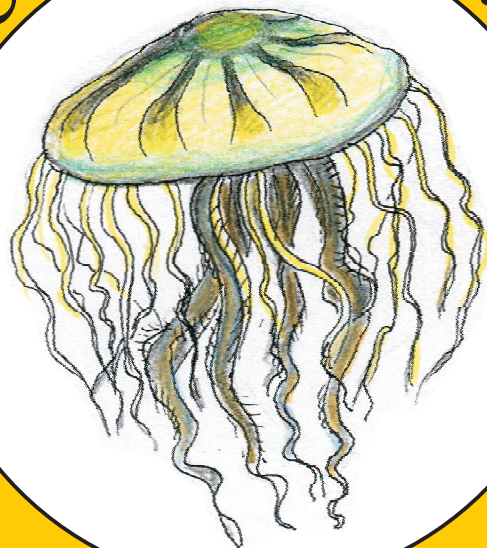

900 Arten

Kahnfüßer

An illustration of a comb-footed mollusk, also known as a caudofoverate. It features a long, slender, greenish body that tapers to a point. At the posterior end, there is a cluster of several long, thin, white tentacles, each ending in a small yellow tip. The organism is shown within a yellow circular frame.

350 Arten

Knochenfische

An illustration of a bony fish, likely a common carp or similar species. The fish is shown in profile, facing left. It has a yellowish body with blue scales, a prominent dorsal fin, and a tail fin. The fish is enclosed within a yellow circular frame.

9550 Arten

Lurche

6950 Arten

Muscheln

8000 Arten

Neunaugen

40 Arten

säugetiere

5400 Arten

Schirmquallen

130 Arten

Schnecken

50 000 bis 150 000 Arten

Tausendfüßer

13 500 Arten

Vögel