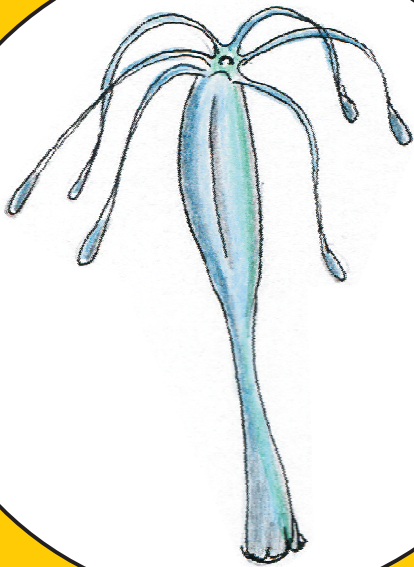

Blumentiere

7500 Arten

Hydrozoen

3300 Arten

Insekten

925000 Arten

Käferschnecken

A detailed illustration of a snail shell, showing its characteristic spiral structure. The shell is colored in shades of reddish-brown and orange, with darker lines indicating the growth lines. It is positioned centrally within a yellow circular frame.

900 Arten

Kahnfüßer

An illustration of a comb-footed mollusk, also known as a caudofoverate. It features a long, slender, greenish body that tapers to a point. At the posterior end, there is a cluster of several long, thin, white tentacles, each ending in a small yellow tip. The organism is shown within a yellow circular frame.

350 Arten

Knochenfische

An illustration of a bony fish, likely a common carp or similar species. The fish is shown in profile, facing left. It has a yellowish body with blue scales, a prominent dorsal fin, and a tail fin. The fish is enclosed within a yellow circular frame.