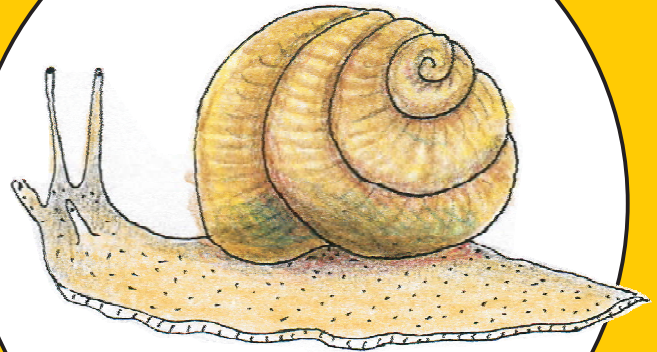

900 Arten

Kahnfüßer

An illustration of a comb-footed mollusk, also known as a caudofoverate. It features a long, slender, greenish body that tapers to a point. At the posterior end, there is a cluster of several long, thin, white tentacles, each ending in a small yellow tip. The organism is shown within a yellow circular frame.

350 Arten

Knochenfische

An illustration of a bony fish, likely a common carp or similar species. The fish is shown in profile, facing left. It has a yellowish body with blue scales, a prominent dorsal fin, and a tail fin. The fish is enclosed within a yellow circular frame.

9550 Arten

Lurche

6950 Arten

Muscheln

8000 Arten

Neunaugen

40 Arten

säugetiere

5400 Arten

Schirmquallen

130 Arten

Schnecken

50 000 bis 150 000 Arten

Tausendfüßer

13 500 Arten

Vögel