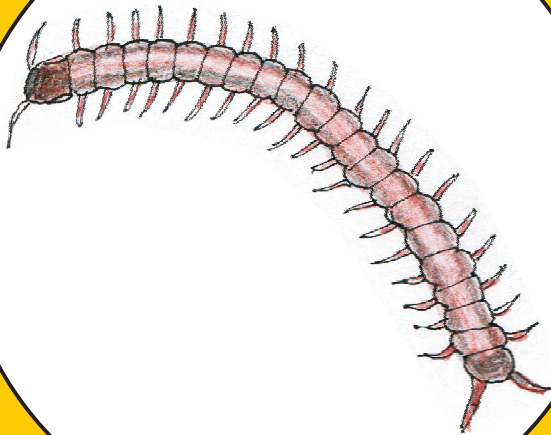

900 Arten

Kahnfüßer

An illustration of a comb-footed mollusk, also known as a caudofoverate. It features a long, slender, greenish body that tapers to a point. At the posterior end, there is a cluster of several long, thin, white tentacles, each ending in a small yellow tip. The organism is shown within a yellow circular frame.

9550 Arten

Lurche

6950 Arten

Muscheln

8000 Arten

Neunaugen

40 Arten

säugetiere

5400 Arten

Schirmquallen

130 Arten

Schnecken

50 000 bis 150 000 Arten

Tausendfüßer

13 500 Arten

Vögel