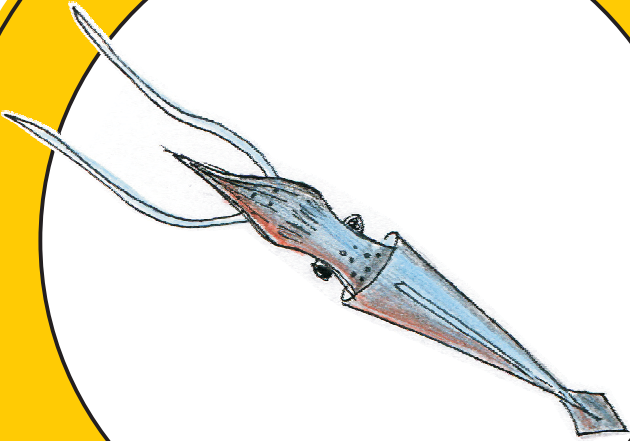

Knorpelfische

1 150 Arten

Kopffüßer

786 Arten

Krebstiere

40 000 Arten