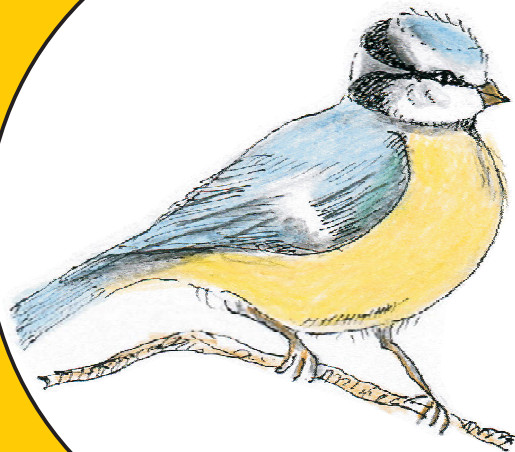

900 Arten

Kahnfüßer

An illustration of a comb-footed mollusk, also known as a caudofoverate. It features a long, slender, greenish body that tapers to a point. At the posterior end, there is a cluster of several long, thin, white tentacles, each ending in a small yellow tip. The organism is shown within a yellow circular frame.

5400 Arten

Schirmquallen

130 Arten

Schnecken

50 000 bis 150 000 Arten

Tausendfüßer

13 500 Arten

Vögel