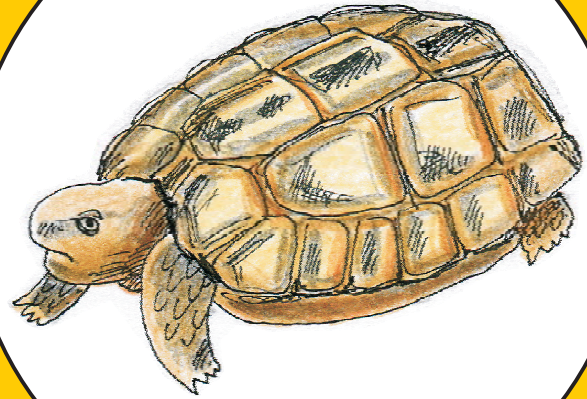

900 Arten

Kahnfüßer

An illustration of a comb-footed mollusk, also known as a caudofoverate. It features a long, slender, greenish body that tapers to a point. At the posterior end, there is a cluster of several long, thin, white tentacles, each ending in a small yellow tip. The organism is shown within a yellow circular frame.

350 Arten

Knochenfische

An illustration of a bony fish, likely a common carp or similar species. The fish is shown in profile, facing left. It has a yellowish body with blue scales, a prominent dorsal fin, and a tail fin. The fish is enclosed within a yellow circular frame.

29 100 Arten

Knorpelfische

1 150 Arten

Kopffüßer

786 Arten

Krebstiere

40 000 Arten

Kriechtiere

9550 Arten

Lurche

6950 Arten

Muscheln

8000 Arten

Neunaugen

40 Arten

säugetiere